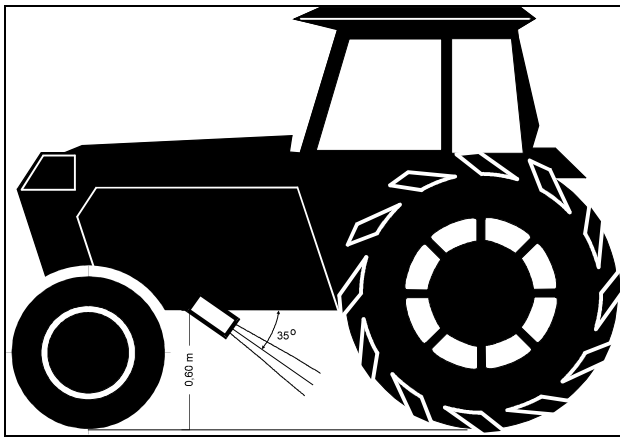

Installation Radarsensor Typ : VANSCO

Installation :

Fix the radarsensor in a height of 60cm and an angle of approximate 35° at the tractor.

Note :

Before opening the tractor distributor, switch the system to voltage free.