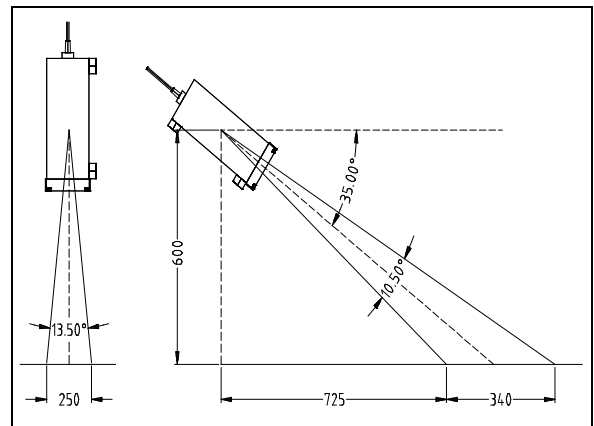

Installation Radarsensor Typ : VANSCO

Installation :

Fix the radarsensor in a height of 60cm and an angle of approximate 35° at the tractor.

Note :

Before opening the tractor distributor, switch the system to voltage free.